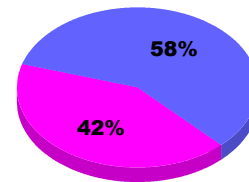

Gender Comparison 2012-2013

Jul/Aug/Sep

Legend: Male (Blue), Female (Magenta)